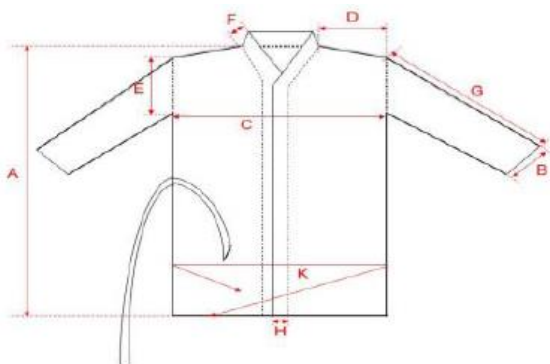

Tailles disponibles : L et XL

Available sizes : L & XL

Epaisseur / Thickness : 45g/m2

DESCRIPTION / DESCRIPTION

Kimono noir pour femme ou pour homme. Une ceinture est piquée sur le côté droit, ce qui permet d'attacher le kimono facilement sans perdre la ceinture. Manches $\frac{3}{4}$.

Black kimono for a woman or a man. A belt is sewn on the right side to easily tie the kimono without dropping down the belt. $\frac{3}{4}$ sleeves.

Single use for a perfect health. The polypropylene material is recyclable provided that it is not soiled.

To store in the original packaging, in a dry area, away from heat and humidity.

PEIGNOIR KIMONO NOIR

NON-WOVEN KIMONO

| | S534007L | | S534007XL |
|------------------------------------|----------|------------------------------------|-----------|
| Total height (A) (cm) (± 3) | 100,0 | Total height (A) (cm) (± 3) | 107,0 |
| Cuff width (B) (cm) (± 2) | 27,0 | Cuff width (B) (cm) (± 2) | 27,0 |
| Chest width (C) (cm) (± 2) | 75,0 | Chest width (C) (cm) (± 2) | 78,5 |
| Shoulder width (D) (cm) (± 2) | 27,0 | Shoulder width (D) (cm) (± 2) | 28,0 |
| Armhole height [E] (cm) (± 2) | 28,0 | Armhole height [E] (cm) (± 2) | 28,0 |
| Collar hem width [F] (cm) (± 1) | 3,5 | Collar hem width [F] (cm) (± 1) | 3,5 |
| Sleeves length [G] (cm) (± 2) | 37,0 | Sleeves length [G] (cm) (± 2) | 38,0 |
| Hem width [H] (cm) (± 1) | 3,5 | Hem width [H] (cm) (± 1) | 3,5 |
| Belt length (Front) [I] (cm) (± 5) | 50,0 | Belt length (Front) [I] (cm) (± 5) | 60,0 |
| Belt length (Back) [I] (cm) (± 8) | 135,0 | Belt length (Back) [I] (cm) (± 8) | 135,0 |
| Belt width [J] (cm) (± 1) | 4,0 | Belt width [J] (cm) (± 1) | 4,0 |
| Total width [K] (cm) (± 4) | 150,0 | Total width [K] (cm) (± 4) | 153,0 |

| | | S534007L | S534007XL |
|-------------|------------|-----------------|-----------------|
| Sachet /Bag | Dimensions | 26 x 25 cm | 27 x 27 cm |
| | Poids | 105g | 110g |
| Carton | Dimensions | 65 x 28 x 51 cm | 65 x 28 x 51 cm |
| | Poids | 5,75k | 6 kg |