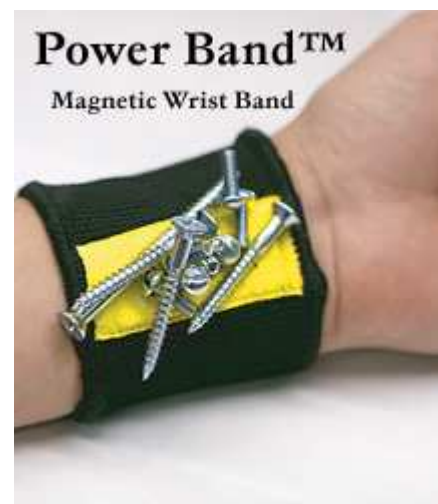

Safety Breakaway Our Utility Bag™ totes feature the patented safety breakaway** to prevent the bags from pulling someone off balance if snagged.	Versatile Design All of the Utility Bag™ lines are available with either the small Glove Guard® end (clamp) or with the Utility Guard® belt clip.

Utility Bag™ (UB) Safety Tote				
GG End	UG End	Bag Type	Bag Size	Bag Color
UBDG5X9BL	UBDU5X9BL	Soft Pouch	5" x 9"	Blue with Black
UBDG5X9YW	UBDU5X9YW	Soft Pouch	5" x 9"	High Vis Yellow
UBDG5X9OR	UBDU5X9OR	Soft Pouch	5" x 9"	High Vis Orange
UBDG5X9LG	UBDU5X9OR	Soft Pouch	5" x 9"	High Vis Lime Green
UBMG3X5BK	UBMU3X5BK	Open Mesh	3" x 5"	Black
UBMG3X5OR	UBMU3X5OR	Open Mesh	3" x 5"	Blaze Orange
UBMG5X8BK	UBMU5X8BK	Open Mesh	5" x 8"	Black
UBMG5X8OR	UBMU5X8OR	Open Mesh	5" x 8"	Blaze Orange
UBMB7X10BK	UBMU7X10BK	Open Mesh	7" x 10"	Black
UBMG7X10OR	UBMU7X10OR	Open Mesh	7" x 10"	Blaze Orange
UBZG EYEZIP	UBZU EYEZIP	Zippered Bag	6" x 4"	Red
UBZG EYEZIP BL	UBZU EYEZIP BL	Zippered Bag	6" x 4"	Blue

Power Band™ Magnetic Wrist Band

The **Power Band™** magnetic wrist band is perfect to hold nuts, bolts, screws or small hand tools allowing you to safely perform the task at hand. It is lightweight and comfortable to wear and built to last.

The Power Band™ magnetic wrist band is perfect for automotive technicians, IT professionals, home improvement or any job where you need both hands for working.

Power Band™ (PB) Magnetic Wrist Band	
Small	PB800S
Medium/Large	PB800M/L
Extra Large	PB800XL